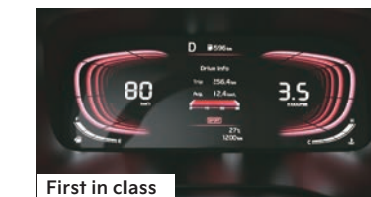

26.03 cm (10.25") HD Touchscreen Navigation

BOSE Premium Sound System with 8 Speakers

Cabin Surround 64-Color Ambient Mood Lighting

Ventilated Front Seats

31.7 cm (12.5") Full Segment LCD Cluster with Advanced 10.6 cm (4.2") Color TFT MID