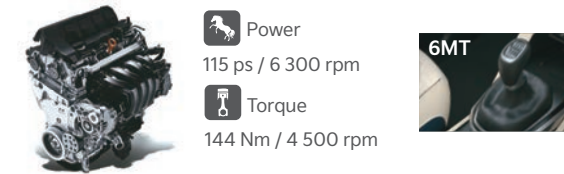

Advanced Smartstream 1.5 Petrol Engine