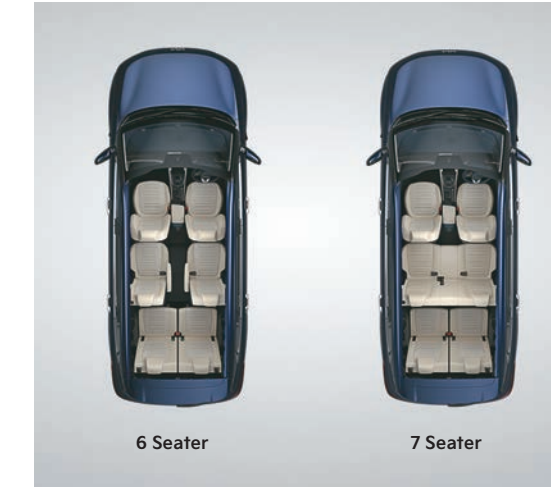

Seating Options for Everyone