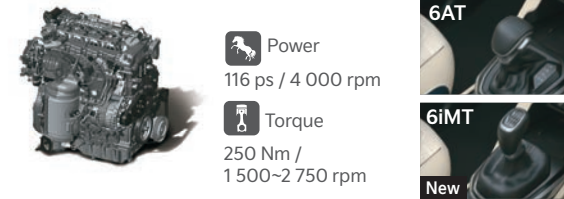

Refined 1.5 CRDi VGT Diesel Engine