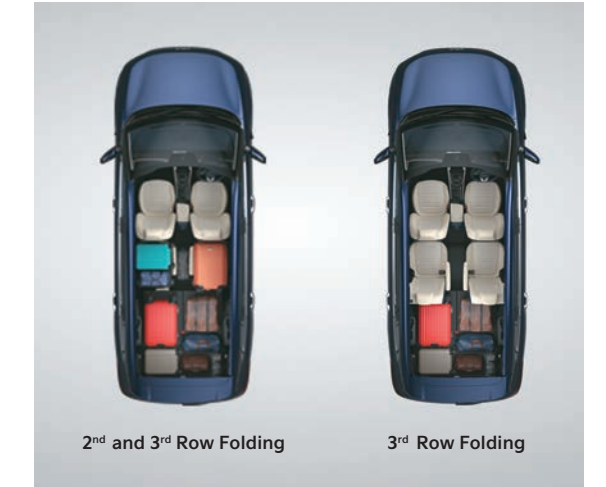

Adaptable Seating to Accomodate Everything